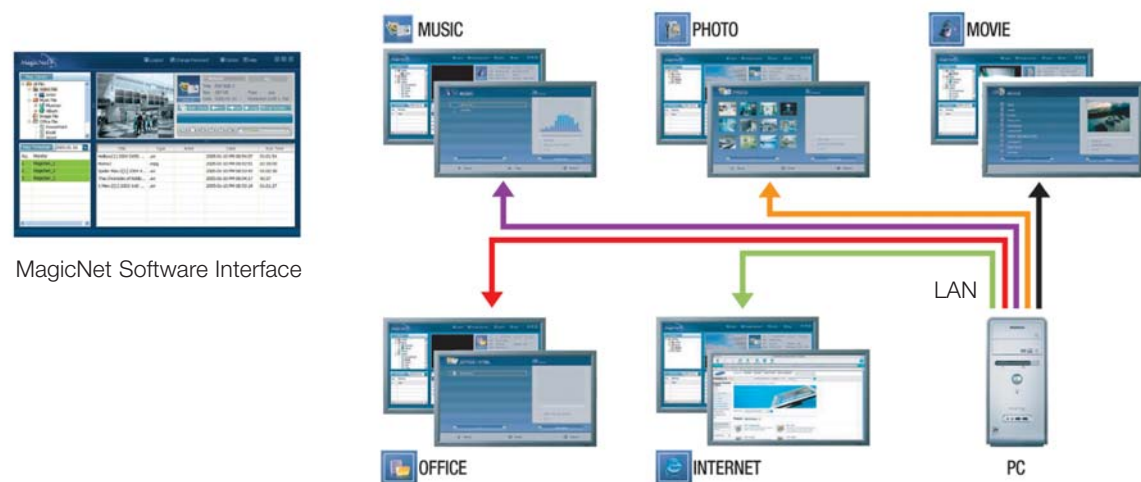

SM320P and SM400PX and SM460P

Make sure you're seen and heard - loud and clear

On those occasions where image size is paramount these displays are ideal. With a high resolution they are perfect for applications where picture definition is critical, such as point of sale and point of information spaces. Featuring plug and play as standard, they support both data and video signals. Optional wall mount bracket and speakers are also available, making them the most flexible and powerful large screen displays on the market.

- High contrast ratio 10000:1
- Luxurious narrow and slim design
- High resolution 32", 40" and 46" screen sizes for maximum clarity
- Economical to run with low power consumption
- Allow input from various multimedia devices
- Ultra-fast 8ms response times and crisp sharp images
- Anti-glare coating to minimise reflection

Networked Digital Signage

MagicNet allows you to distribute content across the network delivering unique content to each screen from a single PC.

As such, MagicNet is perfect for businesses that want the benefits of digital signage without the need for a dedicated PC for each display. Ideally suited to airports, hotels, shopping malls, offices, corporate lobbies, theatres, museums, exhibitions, and sports venues. MagicNet transmits media files (photo, audio and movie files) and office files (Power Point, Excel, Word, HTML and PDF files) existing on a server, to screens connected to a network using the server/client architecture. Several screens can be connected to a LAN, with content scheduled to appear at pre-defined times. This technology is unique to Samsung displays and not only delivers considerable cost savings, but also improves the delivery of information.